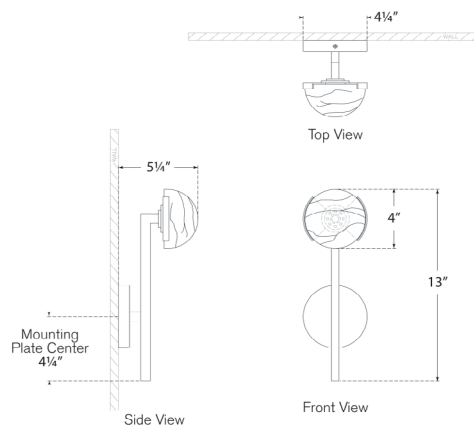

Pedra Petite Tail Sconce

KW2620AB-ALB

Materials Shown

**Antique-Burnished Brass with
Alabaster**

Available in

**Antique-Burnished Brass
Bronze
Polished Nickel**

Dimensions

O/A Height: 13"
Width: 4.5"
Extension: 5.25"
Backplate: 4.5" Round

Materials Shown

Polished Nickel with Alabaster

Available in

Antique-Burnished Brass

Bronze

Polished Nickel

Dimensions

O/A Height: 13"

Width: 4.5"

Extension: 5.25"

Backplate: 4.5" Round

Socket

Dedicated LED

Wattage

6w (500lm)

Weight

Polished Nickel

Dimensions

O/A Height: 13"

Width: 4.5"

Extension: 5.25"

Backplate: 4.5" Round

Socket

Dedicated LED