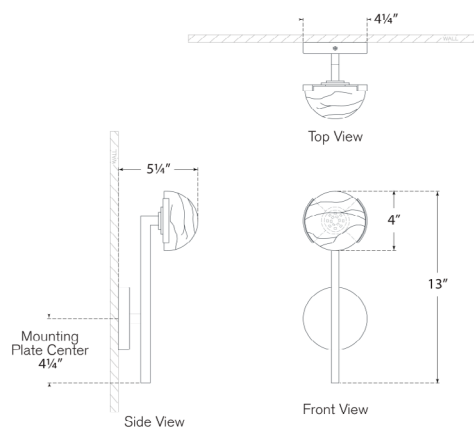

Pedra Petite Tail Sconce

KW2620AB-ALB

Materials Shown

**Antique-Burnished Brass with
Alabaster**

Available in

**Antique-Burnished Brass
Bronze
Polished Nickel**

Dimensions

O/A Height: 13"
Width: 4.5"
Extension: 5.25"
Backplate: 4.5" Round

Materials Shown

Polished Nickel with Alabaster

Available in

Antique-Burnished Brass

Bronze

Polished Nickel

Dimensions

O/A Height: 13"

Width: 4.5"

Extension: 5.25"

Backplate: 4.5" Round

Socket

Dedicated LED

Wattage

6w (500lm)

Weight

Polished Nickel

Dimensions

O/A Height: 13"

Width: 4.5"

Extension: 5.25"

Backplate: 4.5" Round

Socket

Dedicated LED