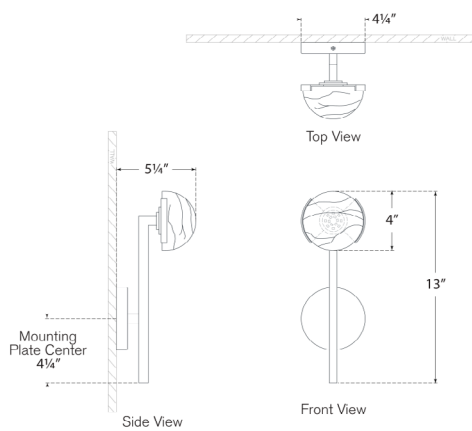

Pedra Petite Tail Sconce

KW2620BZ-ALB

Materials Shown

Bronze with Alabaster

Available in

Antique-Burnished Brass

Bronze

Polished Nickel

Dimensions

O/A Height: 13"

Width: 4.5"

Extension: 5.25"

Backplate: 4.5" Round

Socket

Dedicated LED

Wattage

6w (500lm)

Weight

3lbs